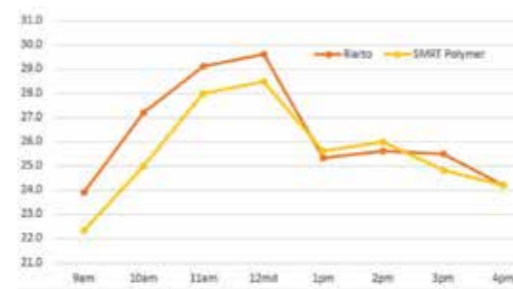

Rialto | WoodPlus+ | SMRT PolyCore Advanced Polymer with Aluminium core

1 Hinged panels with Clearview Tilt. 2 SMRT Polycore Clearview. 3 Rialto Bottom Roll Sliding (BRS) Sliding-wide panels. 4 Rialto BRS sliding with frame build out 5 Pivot Hinge direct mount with light block 6 Shaped Shutter 7 Sliding Shutter face fit frame 4 sides. 8 Custom Stained Kiri Wood Shutter. 9 Bay window. 10 Sliding Shutter face fit without bottom frame. 11 Skylight Shutter.