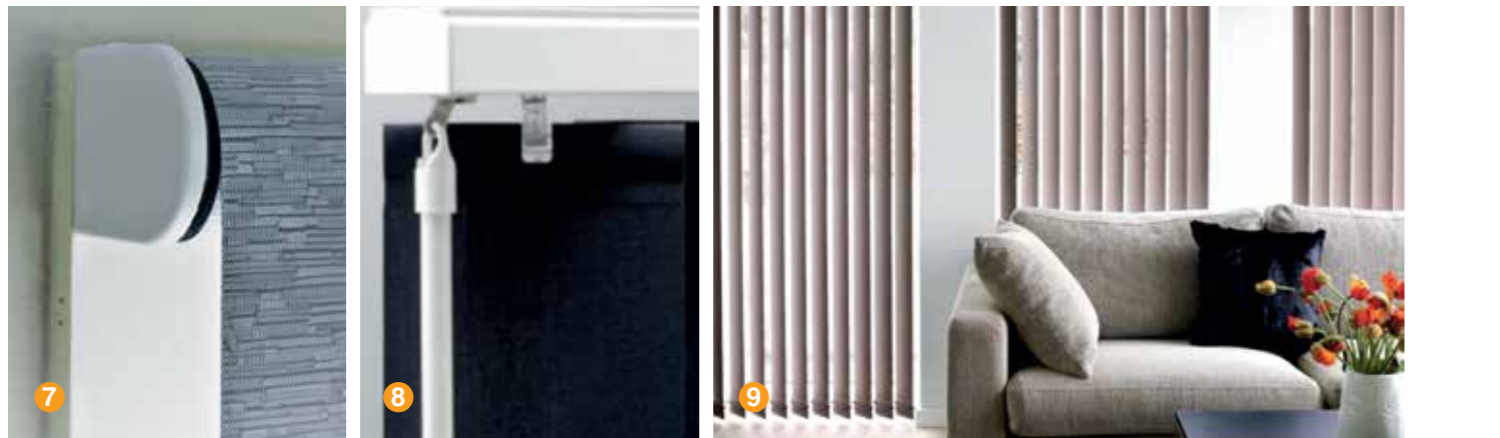

Double curtains

Optional flik-stick

Weighted hem

Panel Screens | Duo Shade |Fashade Valance |Vertical Blinds

1-3 Panel Blinds. 4. Duo Shade 5-6. Timber Venetian Blinds 7.Optional Roller Blind Bracket Covers. 8. Wand Tilt is standard for Vertical Blinds. 9. Vertical Blind Block Out Fabric, with optional Chain weights.